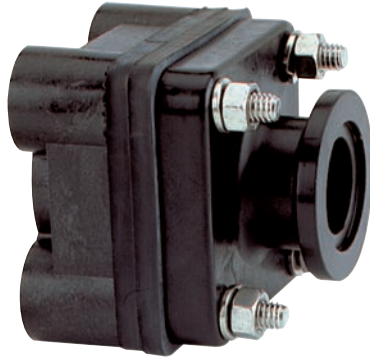

# “Bottom Drain”

MANIFOLD  
SYSTEMS

## FEATURES

- Stainless Steel Bolts.
- Bolt Head Plugs Sealed Ultrasonically.
- Glass Reinforced Polypropylene.
- EPDM Gaskets (viton type) available.

MANIFOLD BOLTED TANK FLANGES		
PART NO.	DESCRIPTION	QTY.
MBF100	1" Flange x 1" Female Thread EPDM	27
MBF100V	1" Flange x 1" Female Thread FKM (viton type)	27
MBF200	2" Std. Port Flange x 2" Female Thread EPDM	27
MBF200V	2" Std. Port Flange x 2" Female Thread FKM (viton type)	27
MBF220	2" Full Port Flange x 2" Female Thread EPDM	27
MBF220V	2" Full Port Flange x 2" Female Thread FKM (viton type)	27
MBF300	3" Flange x 3" Female Thread EPDM	27
MBF300V	3" Flange x 3" Female Thread FKM (viton type)	27

MANIFOLD BOLTED BOTTOM DRAIN TANK FLANGES		
PART NO.	DESCRIPTION	QTY.
MBF100BD	1" Flange x 1" Female Thread EPDM	27
MBF100BDV	1" Flange x 1" Female Thread FKM (viton type)	27
MBF150200BD	2" Standard Port Flange x 1 1/2" Female Thread EPDM	27
MBF150200BDV	2" Standard Port Flange x 1 1/2" Female Thread FKM (viton type)	27
MBF200BD	2" Standard Port Flange x 2" Female Thread EPDM	25
MBF200BDV	2" Standard Port Flange x 2" Female Thread FKM (viton type)	25
MBF220BD	2" Full Port Flange x 2" Female Thread EPDM	27
MBF220BDV	2" Full Port Flange x 2" Female Thread FKM (viton type)	27
MBF300BD	3" Flange x 3" Female Thread EPDM	16
MBF300BDV	3" Flange x 3" Female Thread FKM (viton type)	16